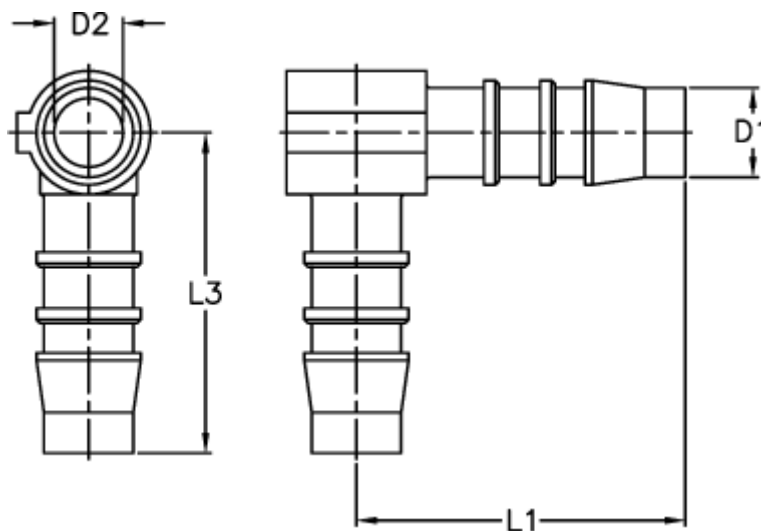

Article number: 027628900013

Description: Norma hose coupling WS 13

Measures

D1 = 13

D2 = 8.6

L1 = 36.5

L3 = 38.5